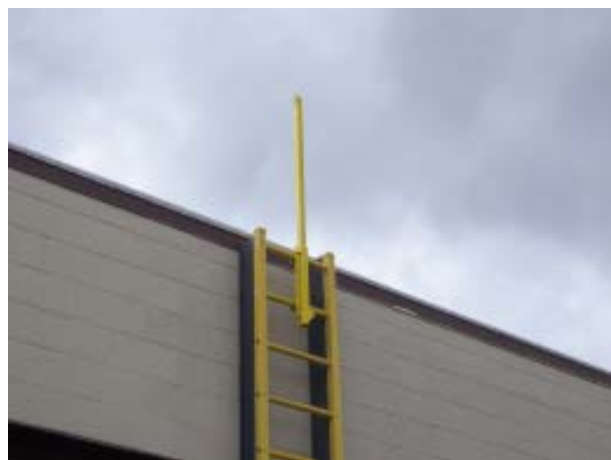

Ladder Up

Order your fiberglass ladder with a "ladder up" device that allows a person to climb down or up with the security of an extended grab bar. Stepping up and out onto a roof is easier and more secure. Stepping down, a person stays upright and feels more balanced. If your ladder is inside a tank, it makes finding that first step or rung much easier while holding onto the grab bar.

The bar extended or retracts as needed. Available in stainless steel, aluminum, and painted steel.

A great addition to your ladder application. Ask your Ultra representative for more details.

ULTRA
FIBERGLASS SYSTEMS