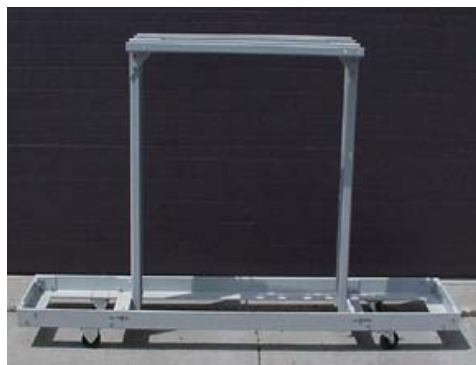

Filter Supports

Ultra custom designs and fabricates filter supports. Fiberglass is great for many corrosive environments. Plus, filters and tank supports often need to fit into small, compact spaces and Ultra's experienced design team can offer suggestions for your specific project or application.