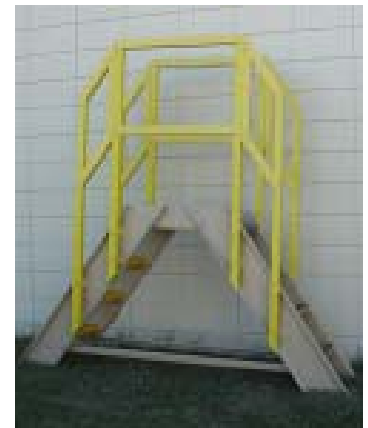

# Fiberglass Walkovers

Ultra manufactures custom walkovers designed to your specifications. Applications include rooftop piping, conveyors and equipment.

Walkover Ready For Shipment- Ultra's lightweight walkover platforms can be shipped and installed as a one piece unit, and that saves on installation time and cost