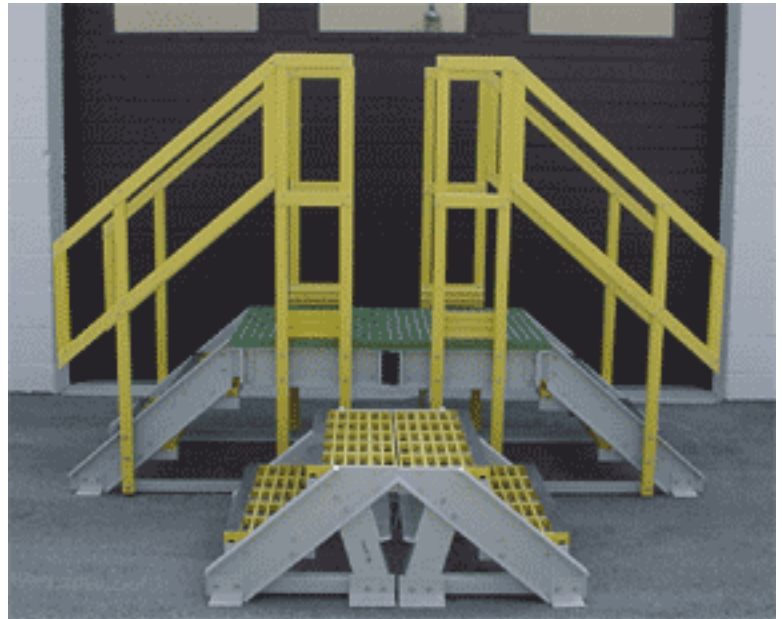

# Fiberglass Walkovers

Ultra manufactures custom walkovers designed to your specifications. Applications include rooftop piping, conveyors and equipment.

Walkover Ready For Shipment- Ultra's lightweight walkover platforms can be shipped and installed as a one piece unit, and that saves on installation time and cost