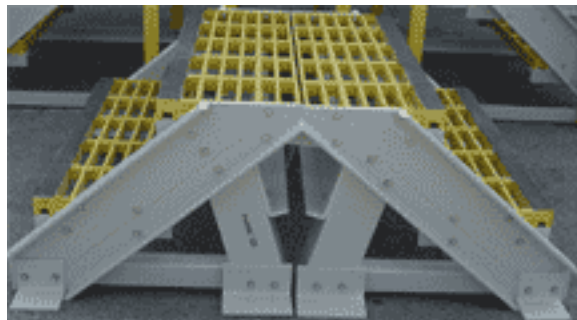

# Fiberglass Walkovers

Ultra manufactures custom walkovers designed to your specifications. Applications include rooftop piping, conveyors and equipment.

Walkover Ready For Shipment- Ultra's lightweight walkover platforms can be shipped and installed as a one piece unit, and that saves on installation time and cost